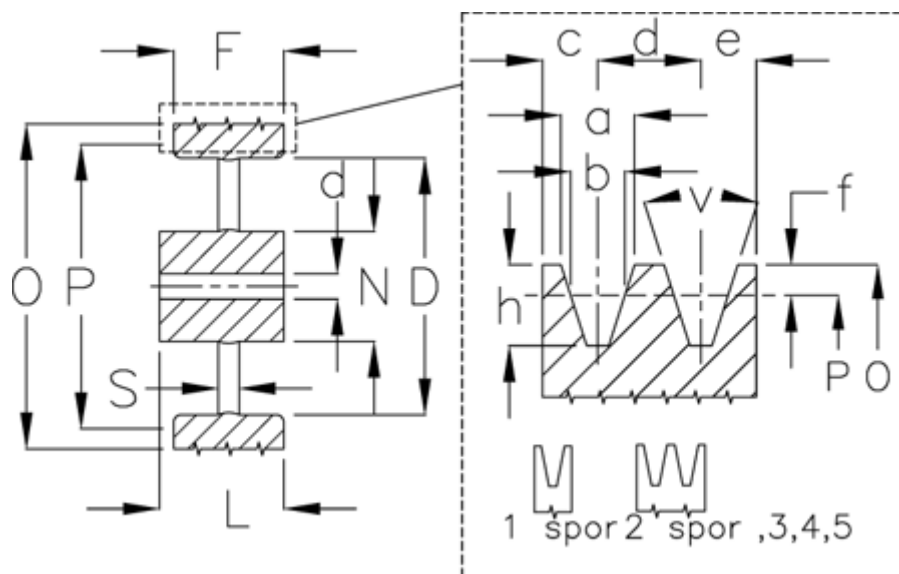

Article number: 60410142503

Description: V-belt pulley, no bore B 425/3

Measures

D	= 383	S	= 22
d	= 20	Type	= B
F	= 63.0		
L	= 65		
N	= 96		
Number of ribs	= 3		
O	= 432.0		
P	= 425		